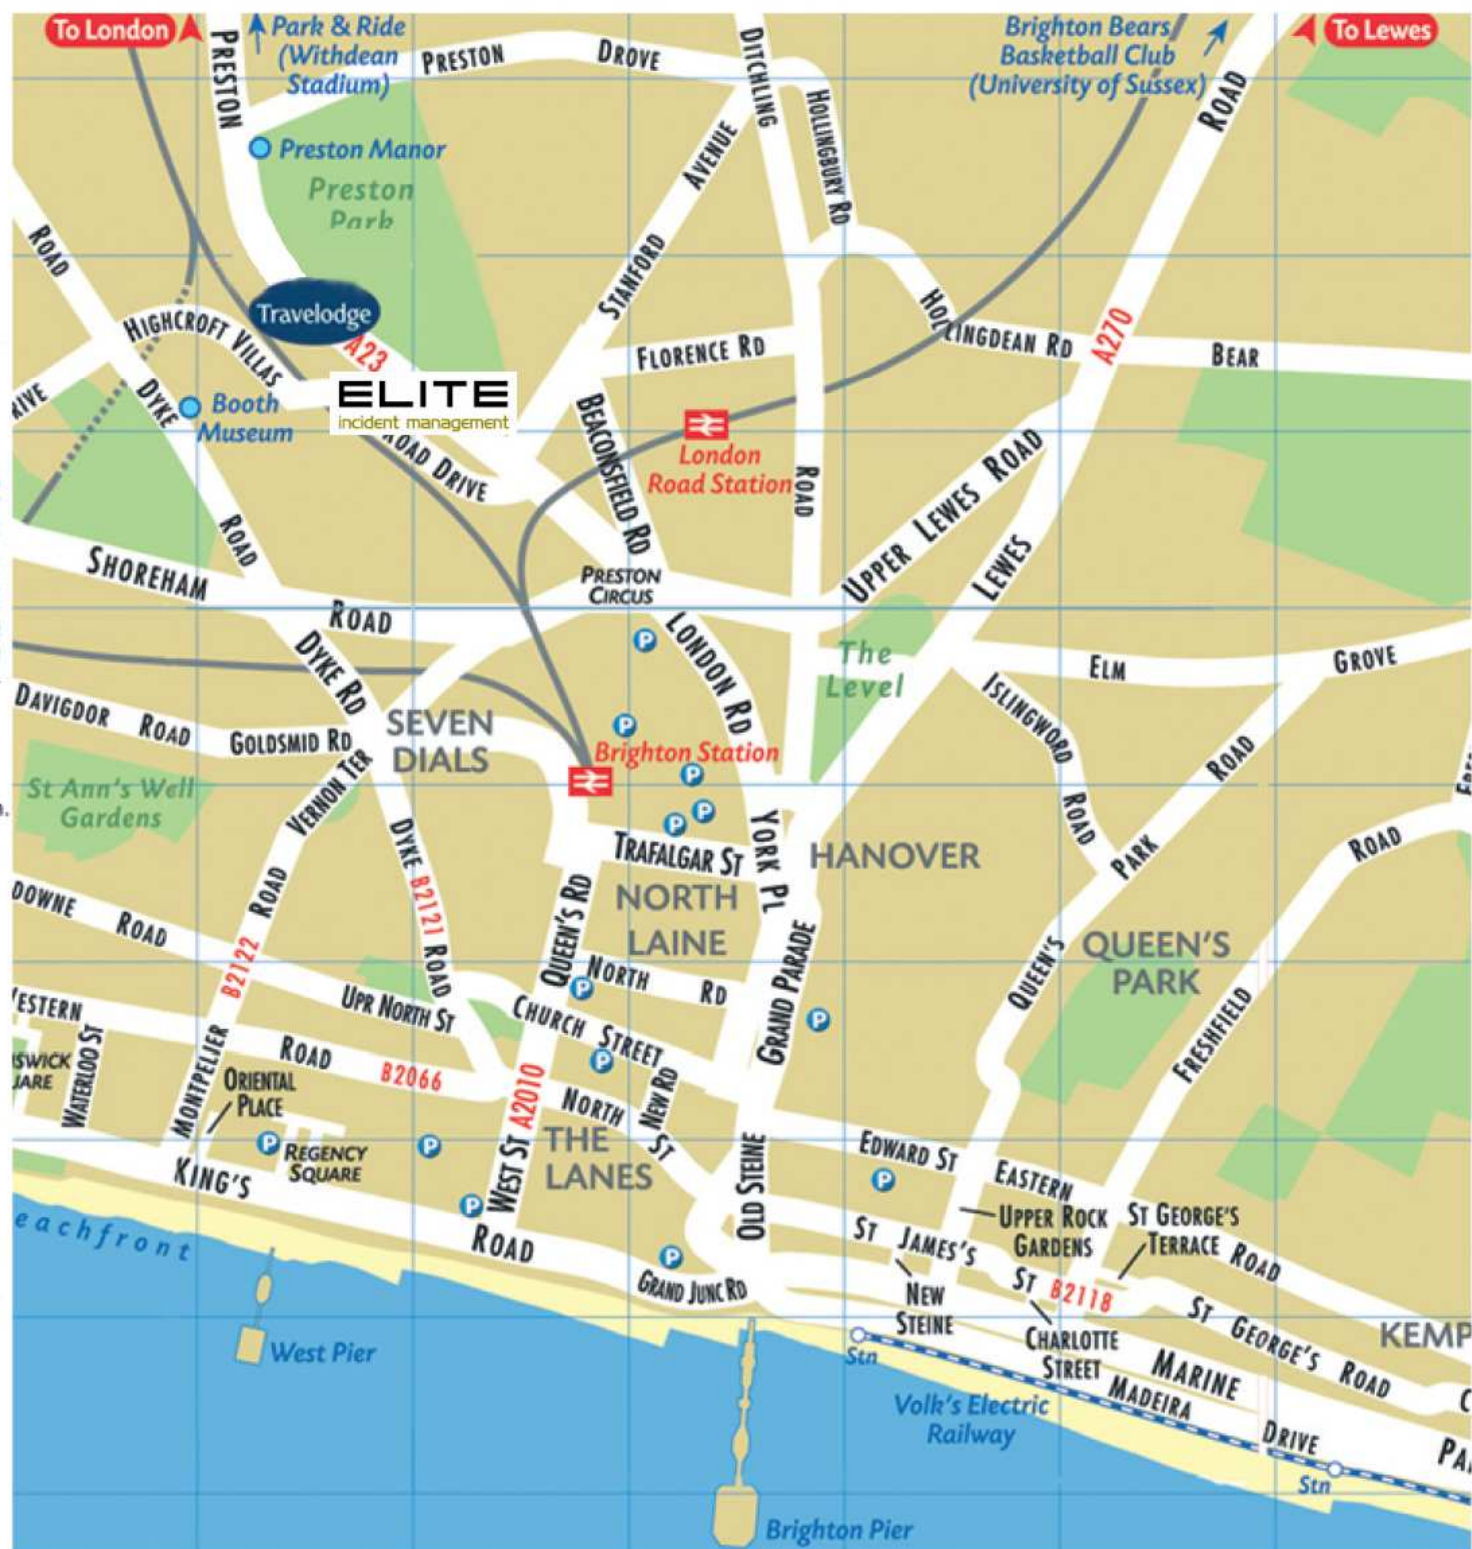

ELITE

incident management

171-173 Preston Road, Brighton BN1 6QZ

By Car:

Leave the M25 at M23 junction and continue towards Gatwick and Brighton. Continue on the M23. The M23 will merge straight onto the A23 towards Brighton.

Follow the A23 until you come to the 'Welcome to our City' roundabout which merges directly onto the A2300. This is London Road. Go straight on and head towards the city centre.

Follow London Road and it will merge directly into Preston Road.

Elite is situated on this road directly opposite Preston Park and two buildings down from the Aviva building.

By Train:

There are frequent trains from London Bridge and London Victoria to Brighton. Trains to Brighton are also available from Gatwick Airport and visitors returning to London may wish to take advantage of the Gatwick Express service.

Brighton Rail Station is a 15/20 min walk or a 10 min taxi ride to Elite.

By Taxi:

Taxis can be found in abundance on the forecourt of Brighton station or call 01273 202020 or 01273 747474.